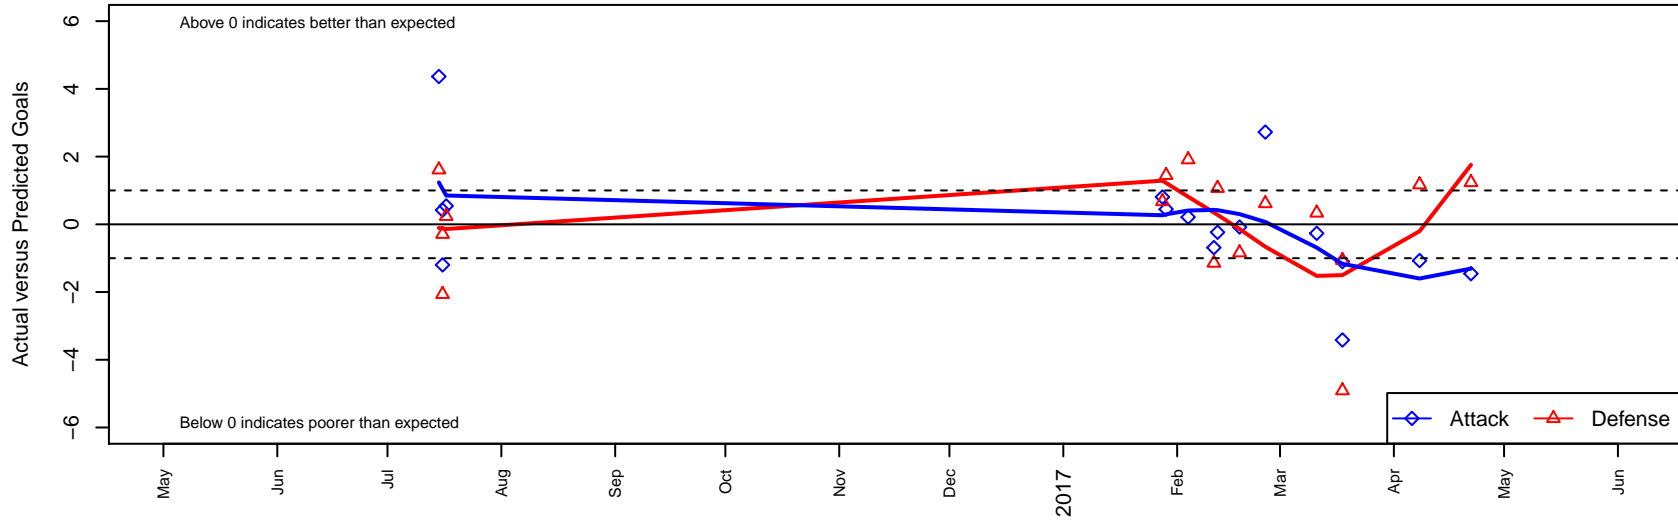

Westside Timbers Copa TS B01

Westside Timbers
 Beaverton, OR
 B01 total strength=1137
 attack=4.09 defense=2.53
 spr league = Win OYS B01 Div 1 White

alt names used:
 WT 01B Copa TS
 Westside Timbers 01B Copa TS
 Westside Timbers 01B Copa TS

Venues played:
 2016 Beaverton Cup BU16 Silver
 2016 Win OYS B01 Division 1 White
 2016 OYS Presidents Cup B01

Westside Timbers Copa TS B01
 Dots are actual minus expected GF (blue circles) and GA (red triangles).
 Blue line is smoothed change in attack strength. Red is smoothed change in defense strength.

**attack and defense variance (black dot)
relative to other teams
and top 10 in region**

**attack and defense rating
relative to others at age
and all opponents in last 13 months**

**attack and defense rating
relative to others at age
and all opponents in last 13 months**

Performance relative to 13 month average

Performance relative to 13 month average

Distribution of opponents
 Red = Lose zone, Blue = Win zone, Green = Even
 Black line separates win/lose zones

lot. A=Neither has attack advantage, B=Opponent has both attack and defense advantage, C=Opponent has both attack and defense disadvantage, D=Both have